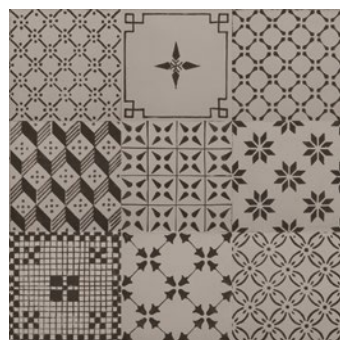

CLOVER

200 x 200 T1371

CLOVER

200 x 200 T1372

MOSAIC MIX

200 x 200 T1376

Each box contains a mixture of different patterns + designs.

MOSAIC MIX

200 x 200 T1374

Each box contains a mixture of different patterns + designs.

MOSAIC MIX

200 x 200 T1375

Each box contains a mixture of different patterns + designs.

*Bringing a classical style up to date, the monochrome two tone, floral and geometric patterns match perfectly with the solid colours, seeing the theme of decoration developed and reworked.*