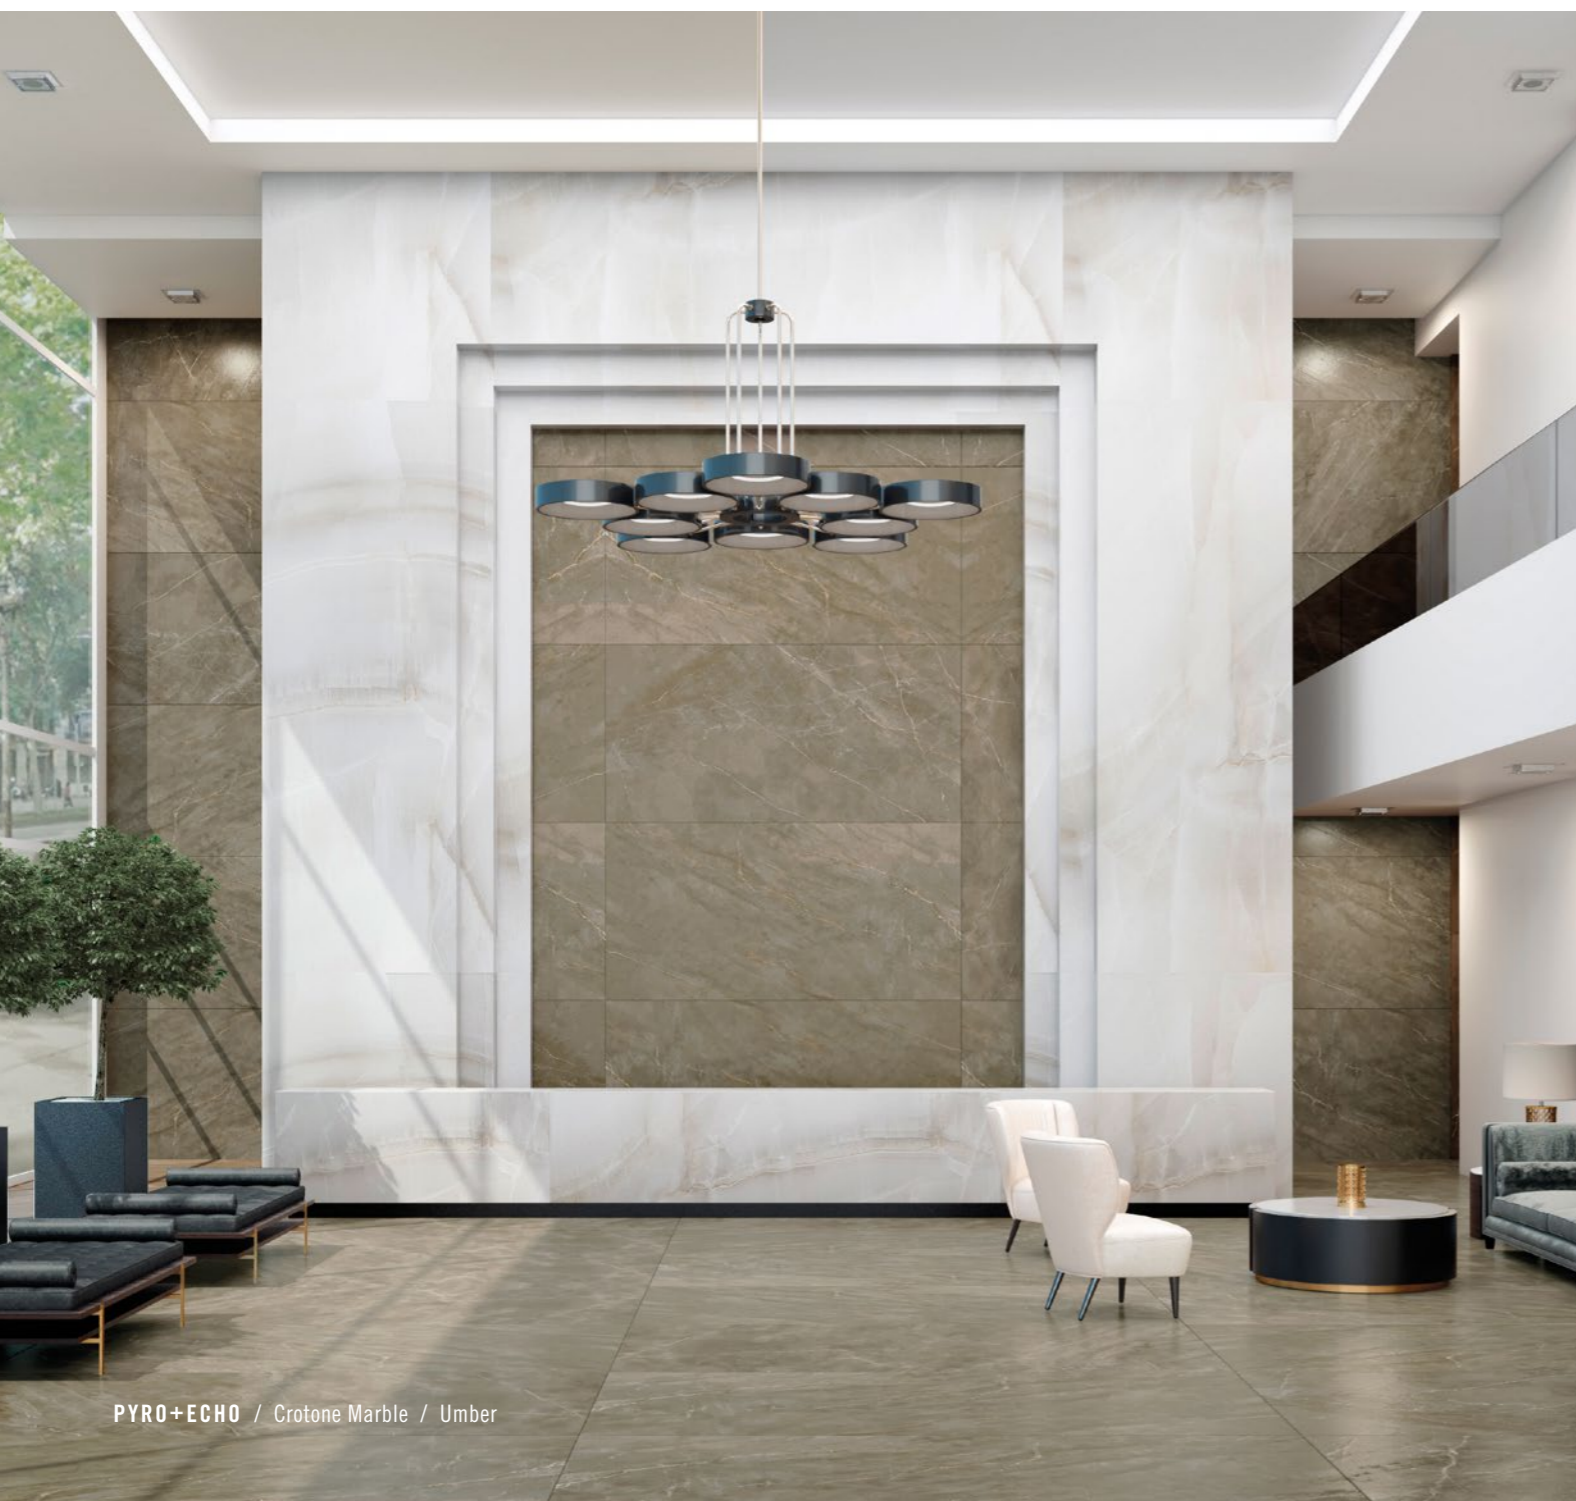

*Underpinned by an aged colour and spirit, with seams of white and beige that splinter its soft and delicate brown surface, Crotone Marble creates a wonderful play of sensations, ever welcoming and prestigious.*

**PYRO+ECHO**  
**Crotone Marble**

Rectified  
Porcelain  
Stoneware

1  
Colour

MARBLE 190

**UMBER**

1600 x 3200 T1546  
1600 x 3200 T1547

PYRO+ECHO / Crotone Marble / Umber

PYRO+ECHO / Crotone Marble / Umber