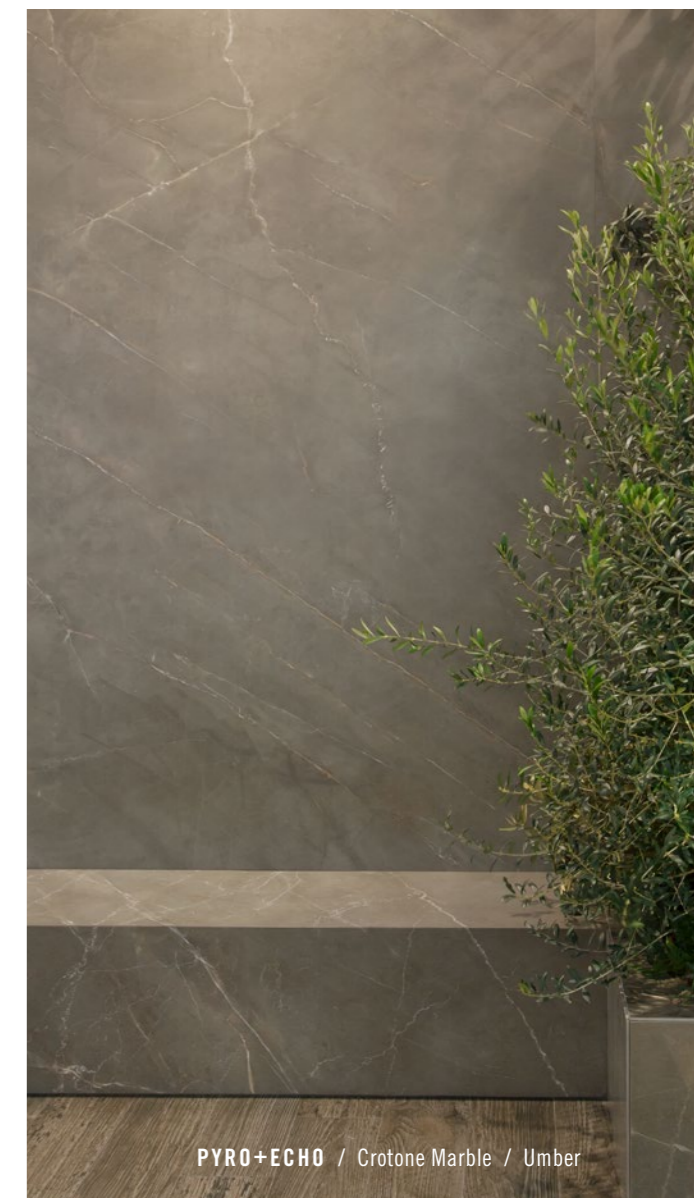

*Underpinned by an aged colour and spirit, with seams of white and beige that splinter its soft and delicate brown surface, Crotone Marble creates a wonderful play of sensations, ever welcoming and prestigious.*

**PYRO+ECHO**  
**Crotone Marble**

Rectified  
Porcelain  
Stoneware

1  
Colour

MARBLE 190

**UMBER**

1600 x 3200 T1546  
1600 x 3200 T1547

PYRO+ECHO / Crotone Marble / Umber

PYRO+ECHO / Crotone Marble / Umber