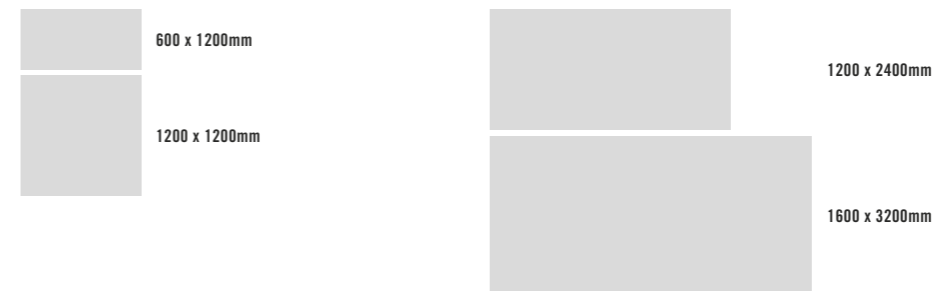

SIZES

PACKAGING

Tile Code	Size	Thickness	Box Qty	M² / Box	Kg / Box	Boxes / Pallet	M² / Pallet	Kg / Pallet
T1642	600 x 1200	6	3	2.2	31.28	30	64.8	960
T1641	1200 x 1200	6	2	2.9	41.70	24	69.1	1,060
T1640	1200 x 2400	6	20	57.6	940	N / A	N / A	N / A
T1639	1600 x 3200	6	14	71.7	1,190	N / A	N / A	N / A