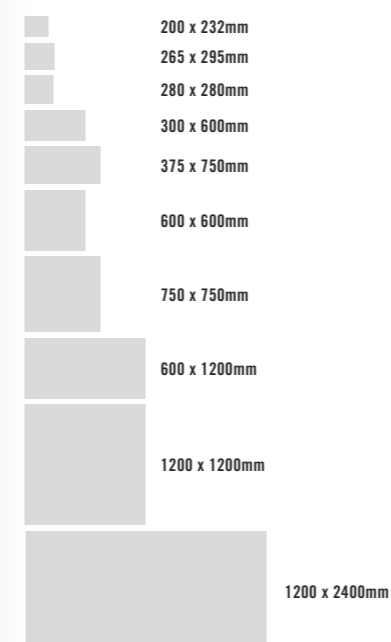

# Bianco Carrara Marble

Rectified  
Porcelain  
Stoneware

1  
Colour

WHITE / GREY

- 1200 x 1200 T1353
- 1200 x 2400 T1354
- 300 x 600 T1358
- 375 x 750 T1359
- 600 x 1200 T1361
- 600 x 600 T1362
- 750 x 750 T1363

SQUARE MOSAIC

280 x 280 T1356

BRICK MOSAIC

295 x 265 T1357

TRIANGLES

232 x 200 T1355

## SIZES