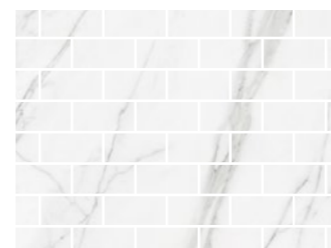

295 x 265 T1357

TRIANGLES